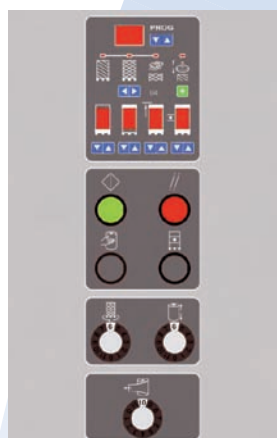

## Efficiency

- Motorized Power Pre Stretch System (260 %)
- Stepless film-tension control
- All types of power pre-stretch films can be used ( i.e. Mima Films UP, BH)
- Minimum consumption of film per pallet
- Optimisation of cost per pallet

## Safety

- Film carriage inside the tower
- Safe, fast and ergonomic film loading
- Control for door opening
- Emergency stop

## Easy to use

- Adjustable number of top and bottom wraps
- Adjustable carriage and turntable speed
- Support layer function
- Soft START/STOP
- Indexed stop
- 15 easily adjustable memorizable programs
- Adjustable "over the pallet" wrapping