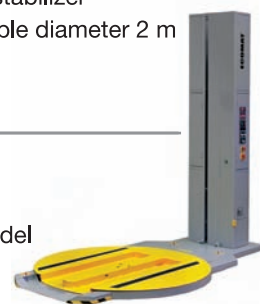

Options

- Access ramp
- Pit foundation template
- Load stabilizer
- Turntable diameter 2 m
- FS Model