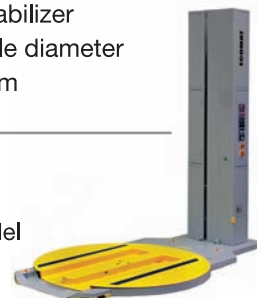

Easy to use

- Adjustable number of top and bottom wraps
- Adjustable carriage and turntable speed
- Soft START/STOP
- Indexed stop
- 3 wrapping programs: single, cross and splash proof (with top sheet)

Options

- Access ramp
- Pit foundation template
- Load stabilizer
- Turntable diameter 2000 mm

- FS model

Technical data

Capacity:	15 – 25 pallets/h (depending on packaging unit)
Power supply:	220-240 V/ 50 Hz
Turntable speed:	2 – 12 rpm, selectable
Film carriage:	variable climbing speed
Machine dimensions:	2575 x 1650 mm
Turntable Ø:	1650 mm
Space required:	4,3 m ² (height 2900 mm)
Machine weight:	approx. 430 kg
Wrapping height:	2400 mm
Max. pallet weight:	2000 kg (1200 kg for FS option model)
Pallet dimensions:	L =1200 mm, W= 1200 mm, H= 2400 mm