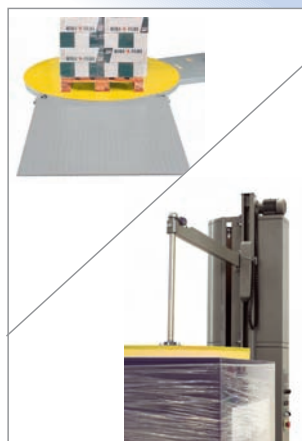

EASY ECOMAT

TW Mima

Packaging Systems

ECOMAT EASY

The new generation of Ecomat wrapping machines offers reliability, simplicity and safety as well as reduces your packaging costs.

Efficiency

- Adjustable mechanical brake
- Variable stretch ratio
- All types of film can be used

Safety

- Film carriage inside the tower
- Safe, fast and easy loading of film
- Control for door opening
- Emergency stop

Simplicity

- Fast and simple installation
- Safe transportation (machine packed in a wooden crate)
- Easy maintenance
- Height censoring by photocell

Easy to use

- Adjustable number of top and bottom wraps
- Adjustable carriage and turntable speed
- Soft START/STOP
- Indexed stop
- 3 wrapping programs: single, cross and splash proof (with top sheet)

Options

- Access ramp
- Pit foundation template
- Load stabilizer
- Turntable diameter 2000 mm

- FS model

Technical data

Capacity:	15 – 25 pallets/h (depending on packaging unit)
Power supply:	220-240 V/ 50 Hz
Turntable speed:	2 – 12 rpm, selectable
Film carriage:	variable climbing speed
Machine dimensions:	2575 x 1650 mm
Turntable Ø:	1650 mm
Space required:	4,3 m ² (height 2900 mm)
Machine weight:	approx. 430 kg
Wrapping height:	2400 mm
Max. pallet weight:	2000 kg (1200 kg for FS option model)
Pallet dimensions:	L =1200 mm, W= 1200 mm, H= 2400 mm